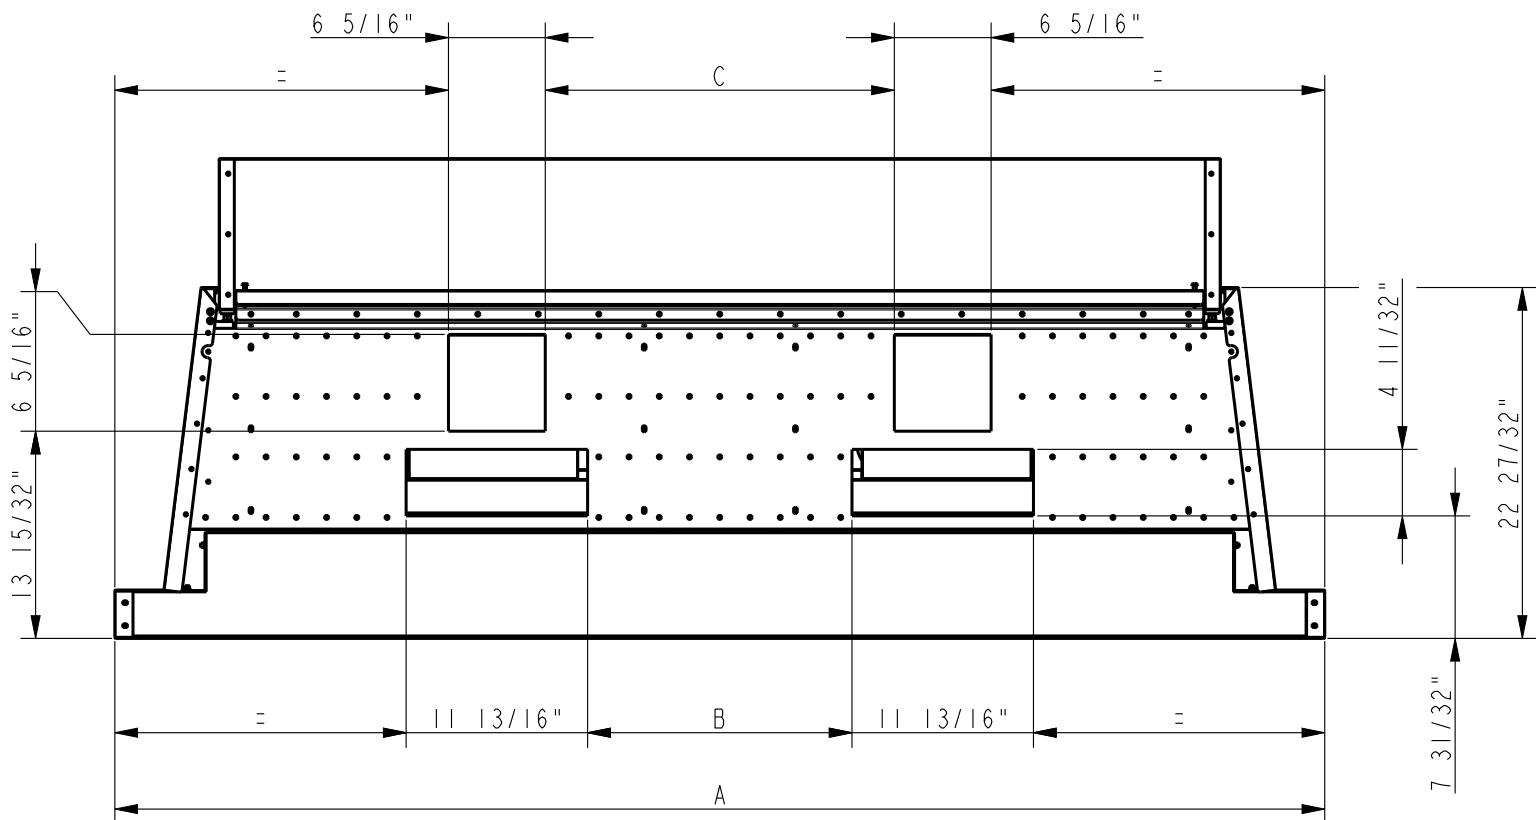

HOOD REAR PANEL

	L2HM 900	L2HM 1000	L2HM 1100	L2HM 1200	L2HM 1300	L2HM 1400	L2HM 1500	L2HM 1600	L2HM 1700
A	35 7/16"	39 3/8"	43 5/16"	47 1/4"	51 3/16"	55 1/8"	59 1/16"	63	66 15/16"
B	15 3/4"	-	15 3/4"	15 3/4"	-	-	-	-	-

	L2HM 1800	L2HM 2000	L2HM 2100	L2HM 2200	L2HM 2400
A	70 7/8"	78 3/4"	82 11/16"	86 5/8"	94 1/2"
B	15 5/32"	17 3/16"	19 3/32"	23 1/32"	26 25/32"
C	20 21/32"	22 23/32"	24 5/8"	28 17/32"	32 9/32"