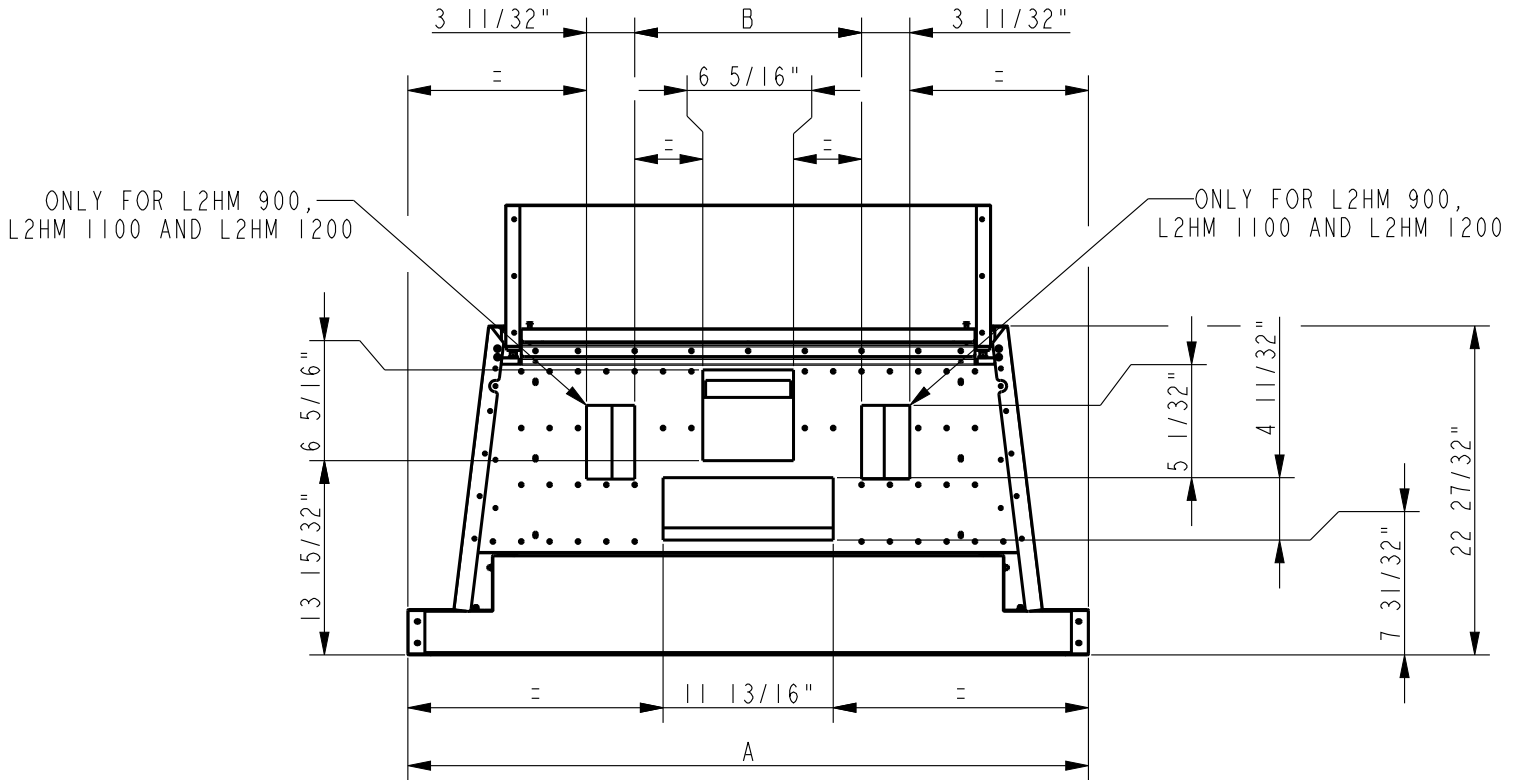

HOOD REAR PANEL

	L2HM 900	L2HM 1000	L2HM 1100	L2HM 1200	L2HM 1300	L2HM 1400	L2HM 1500	L2HM 1600	L2HM 1700
A	35 7/16"	39 3/8"	43 5/16"	47 1/4"	51 3/16"	55 1/8"	59 1/16"	63	66 15/16"
B	15 3/4"	-	15 3/4"	15 3/4"	-	-	-	-	-

	L2HM 1800	L2HM 2000	L2HM 2100	L2HM 2200	L2HM 2400
A	70 7/8"	78 3/4"	82 11/16"	86 5/8"	94 1/2"
B	15 5/32"	17 3/16"	19 3/32"	23 1/32"	26 25/32"
C	20 21/32"	22 23/32"	24 5/8"	28 17/32"	32 9/32"